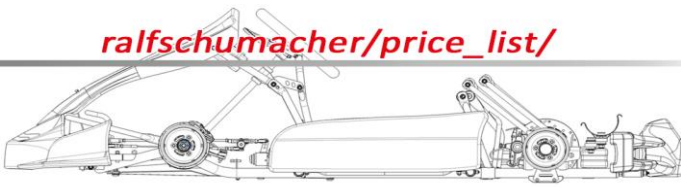

ABBIGLIAMENTO | CLOTHING

	Codice code	Descrizione description	Prezzo netto net price
	DRS-TSXS-RS	T-SHIRT RS TAGLIA XS RS T-SHIRT SIZE XS	€ 19,00
	DRS-TSS-RS	T-SHIRT RS TAGLIA S RS T-SHIRT SIZE S	
	DRS-TSM-RS	T-SHIRT RS TAGLIA M RS T-SHIRT SIZE M	
	DRS-TSL-RS	T-SHIRT RS TAGLIA L RS T-SHIRT SIZE L	
	DRS-TSXL-RS	T-SHIRT RS TAGLIA XL RS T-SHIRT SIZE XL	
	DRS-TS2XL-RS	T-SHIRT RS TAGLIA XXL RS T-SHIRT SIZE XXL	
	DRS-SPNTXS-RS	PANTALONI CORTI RS TAGLIA XS RS SHORT PANTS SIZE XS	€ 49,00
	DRS-SPNTS-RS	PANTALONI CORTI RS TAGLIA S RS SHORT PANTS SIZE S	
	DRS-SPNTM-RS	PANTALONI CORTI RS TAGLIA M RS SHORT PANTS SIZE M	
	DRS-SPNTL-RS	PANTALONI CORTI RS TAGLIA L RS SHORT PANTS SIZE L	
	DRS-SPNTXL-RS	PANTALONI CORTI RS TAGLIA XL RS SHORT PANTS SIZE XL	
	DRS-SPNT2XL-RS	PANTALONI CORTI RS TAGLIA XXL RS SHORT PANTS SIZE XXL	
	DRS-SPNT3XL-RS	PANTALONI CORTI RS TAGLIA XXXL RS SHORT PANTS SIZE XXXL	
	DRS-SPNTXS-RS	PANTALONI LUNGHI RS TAGLIA XS RS LONG PANTS SIZE XS	€ 54,00
	DRS-SPNTS-RS	PANTALONI LUNGHI RS TAGLIA S RS LONG PANTS SIZE S	
	DRS-SPNTM-RS	PANTALONI LUNGHI RS TAGLIA M RS LONG PANTS SIZE M	
	DRS-SPNTL-RS	PANTALONI LUNGHI RS TAGLIA L RS LONG PANTS SIZE L	
	DRS-SPNTXL-RS	PANTALONI LUNGHI RS TAGLIA XL RS LONG PANTS SIZE XL	
	DRS-SPNT2XL-RS	PANTALONI LUNGHI RS TAGLIA XXL RS LONG PANTS SIZE XXL	
	DRS-HDXS-RS	FELPA RS TAGLIA XS RS HOODIE SIZE XS	€ 59,00
	DRS-HDS-RS	FELPA RS TAGLIA S RS HOODIE SIZE S	
	DRS-HDM-RS	FELPA RS TAGLIA M RS HOODIE SIZE M	
	DRS-HDL-RS	FELPA RS TAGLIA L RS HOODIE SIZE L	
	DRS-HDXL-RS	FELPA RS TAGLIA XL RS HOODIE SIZE XL	
	DRS-HD2XL-RS	FELPA RS TAGLIA XXL RS HOODIE SIZE XXL	
	DRS-HDZXS-RS	FELPA ZIP RS TAGLIA XS RS ZIP HOODIE SIZE XS	€ 59,00
	DRS-HDZS-RS	FELPA ZIP RS TAGLIA S RS ZIP HOODIE SIZE S	
	DRS-HDZM-RS	FELPA ZIP RS TAGLIA M RS ZIP HOODIE SIZE M	
	DRS-HDZL-RS	FELPA ZIP RS TAGLIA L RS ZIP HOODIE SIZE L	
	DRS-HDZXL-RS	FELPA ZIP RS TAGLIA XL RS ZIP HOODIE SIZE XL	
	DRS-HDZ2XL-RS	FELPA ZIP RS TAGLIA XXL RS ZIP HOODIE SIZE XXL	
	DRS-HDZOS-RS	FELPA ZIP RS TAGLIA S RS ZIP HOODIE SIZE S	€ 59,00
	DRS-HDZOXL-RS	FELPA ZIP RS TAGLIA XL RS ZIP HOODIE SIZE XL	
	DRS-HDZO2XL-RS	FELPA ZIP RS TAGLIA XXL RS ZIP HOODIE SIZE XXL	
	DRS-WJM-RS	GIACCA INVERNALE RS TAGLIA M RS WINTER JACKET SIZE M	€ 149,00
	DRS-WJL-RS	GIACCA INVERNALE RS TAGLIA L RS WINTER JACKET SIZE L