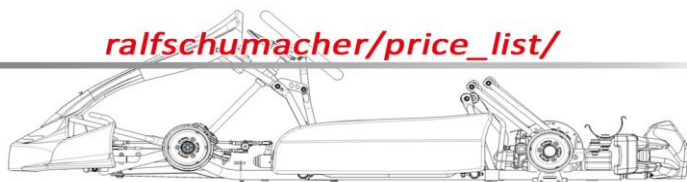

DD2

Impianto freno | brake system	idraulico modello STR.V2 <i>hydraulic STR.V2 model</i>
Disco freno | brake disc	autoventilati flottanti <i>ventilated floating discs</i>
Assale | axle	Assale Ø40X3X1040MM MOD.M (dotazione standard) <i>axle Ø40X3X1040MM MOD.M (standard equipment)</i>
Carenature | bodyworks	modello 507/508 con supporti omologati CIK-FIA <i>507/508 with CIK-FIA homologated supports</i>
Cerchi | wheel rims	DWT serie "V" in magnesio, 132 mm ant. - 212 mm post. <i>DWT "V" series, magnesium, 132 mm front - 212 mm rear</i>
Serbatoio | fuel tank	8.5 L
Fuselli | spindles	Ø25 mm
Volante | steering wheel	Volante "M6" <i>"M6" R steering wheel</i>

Descrizione <i>description</i>	Codice telaio <i>chassis code</i>	Prezzo (IVA esc.) <i>price (excl. VAT)</i>
RS DRAGON EVO3 DD2	RS-DRGE3DD2	€ 5.215,00
RS FIGHTER DD2	RS-FGHDD2	
*SEDILE MOD. "RACING" INCLUSO / *MODEL "RACING" SEAT INCLUDED		
Scocca RS Dragon Evo3 DD2 RS Dragon Evo3 DD2 frame	RS-FRA-DRGDD2E3	€ 1.475,00
Scocca RS Fighter DD2 RS Fighter DD2 frame	RS-FRA-FGHDD2	

MONSTER EVO 3

Impianto freno | brake system	idraulico modello MKB.V2 <i>hydraulic MKB.V2 model</i>
Disco freno | brake disc	posteriore autoventilato flottante da Ø149 mm <i>ventilated floating Ø149 mm rear brake disc</i>
Assale | axle	Assale Ø30X5X960MM MOD.M (dotazione standard) <i>axle Ø30X5X960MM MOD.M (standard equipment)</i>
Carenature | bodyworks	modello MK20 con supporti omologati CIK-FIA <i>MK20 with CIK-FIA homologated supports</i>
Cerchi | wheel rims	IPK in alluminio, 109 mm anteriori - 146 mm posteriori <i>IPK aluminum, 109 mm front - 146 mm rear</i>
Serbatoio | fuel tank	4.5 L
Fuselli | spindles	Ø17 mm
Volante | steering wheel	Volante "M6" <i>"M6" R steering wheel</i>