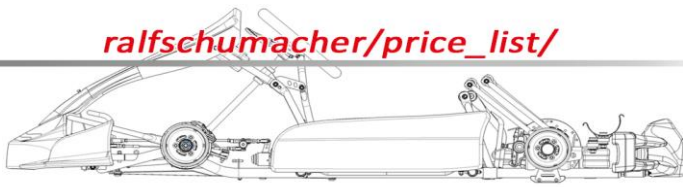

DRS-CAP-RS	CAPPELLINO RS RS CAP	€ 13,00
	TRK-TBAG-RS	VALIGIA DA VIAGGIO RS RS TRAVEL BAG	€ 109,00
	DRS-SUIT120-RS	TUTA PILOTA RS H120cm RS DRIVER SUIT H120cm	€ 369,00
	DRS-SUIT130-RS	TUTA PILOTA RS H130cm RS DRIVER SUIT H130cm	€ 369,00
	DRS-SUIT140-RS	TUTA PILOTA RS H140cm RS DRIVER SUIT H140cm	€ 369,00
	DRS-SUIT150-RS	TUTA PILOTA RS H150cm RS DRIVER SUIT H150cm	€ 369,00
	DRS-SUIT160-RS	TUTA PILOTA RS H160cm RS DRIVER SUIT H160cm	€ 369,00
	DRS-SUIT44-RS	TUTA PILOTA RS TAGLIA 44 RS DRIVER SUIT SIZE 44	€ 369,00
	DRS-SUIT46-RS	TUTA PILOTA RS TAGLIA 46 RS DRIVER SUIT SIZE 46	€ 369,00
	DRS-SUIT48-RS	TUTA PILOTA RS TAGLIA 48 RS DRIVER SUIT SIZE 48	€ 369,00
	DRS-SUIT50-RS	TUTA PILOTA RS TAGLIA 50 RS DRIVER SUIT SIZE 50	€ 369,00
	DRS-SUIT52-RS	TUTA PILOTA RS TAGLIA 52 RS DRIVER SUIT SIZE 52	€ 369,00
	DRS-SUIT54-RS	TUTA PILOTA RS TAGLIA 54 RS DRIVER SUIT SIZE 54	€ 369,00
	DRS-SUIT56-RS	TUTA PILOTA RS TAGLIA 56 RS DRIVER SUIT SIZE 56	€ 369,00
	DRS-SUIT58-RS	TUTA PILOTA RS TAGLIA 58 RS DRIVER SUIT SIZE 58	€ 369,00
	DRS-SUIT60-RS	TUTA PILOTA RS TAGLIA 60 RS DRIVER SUIT SIZE 60	€ 369,00
	DRS-SUITCUS-RS	TUTA RS PERSONALIZZATA RS CUSTOMIZED SUIT	€ 460,00
	DRS-SUITCT-RS	TUTA RS PERSONALIZZATA SU MISURA RS CUSTOMIZED TAILORED SUIT	€ 499,00
	DRS-SUITLOGO	LOGO SPONSOR SPONSOR LOGO	€ 25,00
	DRS-BLCHLM	SOTTOCASCO BALACLAVA HELMET	€ 25,00
	DRS-UNDWRSR-S	MAGLIA MAN. CORTA SMALL (XS-S) UNDERWEAR SHORT SMALL (XS-S)	€ 39,00
	DRS-UNDWRSR-M	MAGLIA MAN. CORTA MEDIUM (M-L) UNDERWEAR SHORT MEDIUM (M-L)	
	DRS-UNDWRSR-L	MAGLIA MAN. CORTA LARGE (XL-XXL) UNDERWEAR SHORT LARGE (XL-XXL)	
	DRS-UNDWRLG-S	MAGLIA MAN. LUNGA SMALL (XS-S) UNDERWEAR LONG SMALL (XS-S)	€ 49,00
	DRS-UNDWRLG-M	MAGLIA MAN. LUNGA MEDIUM (M-L) UNDERWEAR LONG MEDIUM (M-L)	
	DRS-UNDWRLG-L	MAGLIA MAN. LUNGA LARGE (XL-XXL) UNDERWEAR LONG LARGE (XL-XXL)	
	DRS-RNSUITXX	TUTA ANTIPIOGGIA OMP OMP RAIN SUIT	€ 49,00
	XX (*)	da XXS a XL from XXS to XL