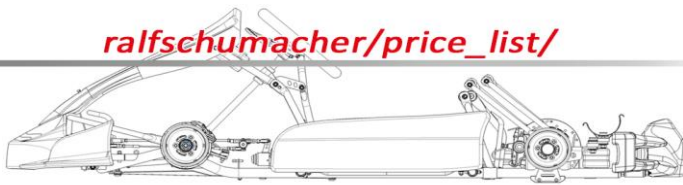

BABY

Impianto freno | brake system	meccanico <i>mechanical</i>
Disco freno | brake disc	posteriore da Ø155 mm <i>Ø155 mm rear brake disc</i>
Assale | axle	Assale Ø25X960MM <i>axle Ø25X960MM MOD.M</i>
Carenature | bodyworks	modello MK14 con supporti omologati CIK-FIA <i>MK14 with CIK-FIA homologated supports</i>
Cerchi | wheel rims	IPK in alluminio, 109 mm anteriori - 146 mm posteriori <i>IPK aluminum, 109 mm front - 146 mm rear</i>
Motore | engine	Modello Honda GX35 o modello 140F 35cc <i>Honda GX35 model or 140F 35cc model</i>
Fuselli | spindles	Ø17 mm

Descrizione <i>description</i>	Codice telaio <i>chassis code</i>	Prezzo (IVA esc.) <i>price (excl. VAT)</i>
RS BABY	BBY-800NK-RS	€ 2.279,00

<i>Scocca RS Baby</i> <i>RS Baby frame</i>	FRA-BBY-RS	€ 879,00

<i>Motore 35cc. 140F + piastra di fissaggio</i> <i>140F 35cc engine + fixing plate</i>	KIT-ENG-140F	€ 245,00	net price

<i>Set pneumatici DURO HF242</i> <i>HF242 DURO tyres set</i>	SET-TYDHF242	€ 110,00	net price

DARK EVO

Impianto freno | brake system	idraulico <i>hydraulic</i>
Disco freno | brake disc	posteriore autoventilato flottante da Ø195 mm <i>ventilated floating Ø195 mm rear brake disc</i>
Assale | axle	Assale Ø50X2X1030MM MOD.MR (dotazione standard) <i>axle Ø50X2X1030MM MOD.MR (standard equipment)</i>
Carenature | bodyworks	modello 506 con supporti omologati CIK-FIA <i>506 with CIK-FIA homologated supports</i>
Cerchi | wheel rims	in alluminio, 130 mm anteriore - 210 mm posteriore <i>aluminum, 130 mm front - 210 mm rear</i>
Serbatoio | fuel tank	8.5 L
Fuselli | spindles	Ø25 mm

Descrizione <i>description</i>	Codice telaio <i>chassis code</i>	Prezzo (IVA esc.) <i>price (excl. VAT)</i>
RS DARK EVO	DARKE-RS-PL-S	€ 2.695,00
*SEDILE MOD. "F6" INCLUSO / *MODEL "F6" SEAT INCLUDED		

<i>Scocca RS Dark</i> <i>RS Dark frame</i>	FRA-DRK-RS	€ 1.245,00