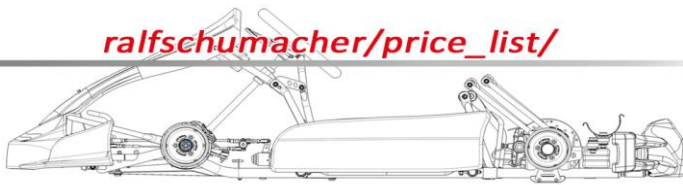

	A (vers. MK950)	950 mm
	B1	∅28 mm
	B2	
	B3	
	B4	
	B5	
	B6	

	A	1050 mm
	B1	∅30 mm
	B2	
	B3	
	B4	
	B5	
	B6	

	A	800 mm
	B1	∅28 mm
	B2	
	B3	
	B4	
	B5	
	B6	

RBS - OK, OKJ

	Impianto freno brake system	idraulico modello RBS.V3 <i>hydraulic RBS.V3 model</i>
	Disco freno brake disc	posteriore autoventilato flottante <i>ventilated floating rear brake disc</i>
	Assale axle	Assale Ø50X2X1030MM MOD.MR (dotazione standard) <i>axle Ø50X2X1030MM MOD.MR (standard equipment)</i>
	Carenature bodyworks	modello 507/508 con supporti omologati CIK-FIA <i>507/508 with CIK-FIA homologated supports</i>
	Cerchi wheel rims	DWT serie "V" in magnesio, 132 mm ant. - 212 mm post. <i>DWT "V" series, magnesium, 132 mm front - 212 mm rear</i>
	Serbatoio fuel tank	8.5 L
	Fuselli spindles	Ø25 mm
	Volante steering wheel	Volante "M6" <i>"M6" R steering wheel</i>