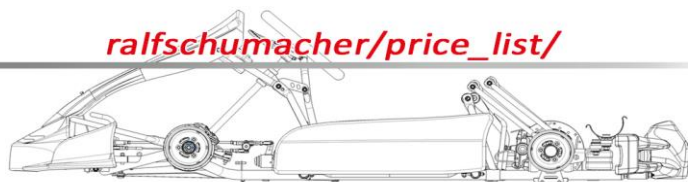

DRS-WJM-RS	GIACCA INVERNALE RS TAGLIA M RS WINTER JACKET SIZE M	€ 199,00
	DRS-WJL-RS	GIACCA INVERNALE RS TAGLIA L RS WINTER JACKET SIZE L	
	DRS-CAP-RS	CAPPELLINO RS RS CAP	€ 25,00
	TRK-TBAG-RS	VALIGIA DA VIAGGIO RS RS TRAVEL BAG	€ 200,00
	DRS-SUIT120-RS	TUTA PILOTA RS H120cm RS DRIVER SUIT H120cm	€ 519,00
	DRS-SUIT130-RS	TUTA PILOTA RS H130cm RS DRIVER SUIT H130cm	€ 519,00
	DRS-SUIT140-RS	TUTA PILOTA RS H140cm RS DRIVER SUIT H140cm	€ 519,00
	DRS-SUIT150-RS	TUTA PILOTA RS H150cm RS DRIVER SUIT H150cm	€ 519,00
	DRS-SUIT160-RS	TUTA PILOTA RS H160cm RS DRIVER SUIT H160cm	€ 519,00
	DRS-SUIT44-RS	TUTA PILOTA RS TAGLIA 44 RS DRIVER SUIT SIZE 44	€ 519,00
	DRS-SUIT46-RS	TUTA PILOTA RS TAGLIA 46 RS DRIVER SUIT SIZE 46	€ 519,00
	DRS-SUIT48-RS	TUTA PILOTA RS TAGLIA 48 RS DRIVER SUIT SIZE 48	€ 519,00
	DRS-SUIT50-RS	TUTA PILOTA RS TAGLIA 50 RS DRIVER SUIT SIZE 50	€ 519,00
	DRS-SUIT52-RS	TUTA PILOTA RS TAGLIA 52 RS DRIVER SUIT SIZE 52	€ 519,00
	DRS-SUIT54-RS	TUTA PILOTA RS TAGLIA 54 RS DRIVER SUIT SIZE 54	€ 519,00
	DRS-SUIT56-RS	TUTA PILOTA RS TAGLIA 56 RS DRIVER SUIT SIZE 56	€ 519,00
	DRS-SUIT58-RS	TUTA PILOTA RS TAGLIA 58 RS DRIVER SUIT SIZE 58	€ 519,00
	DRS-SUIT60-RS	TUTA PILOTA RS TAGLIA 60 RS DRIVER SUIT SIZE 60	€ 519,00
	DRS-SUITCUS-RS	TUTA RS PERSONALIZZATA RS CUSTOMIZED SUIT	€ 649,00
	DRS-SUITCT-RS	TUTA RS PERSONALIZZATA SU MISURA RS CUSTOMIZED TAILORED SUIT	€ 699,00
	DRS-SUITLOGO	LOGO SPONSOR SPONSOR LOGO	€ 40,00
	DRS-BLCHLM	SOTTOCASCO BALACLAVA HELMET	€ 45,00
	DRS-UNDWRSR-S	MAGLIA MAN. CORTA SMALL (XS-S) UNDERWEAR SHORT SMALL (XS-S)	€ 76,00
	DRS-UNDWRSR-M	MAGLIA MAN. CORTA MEDIUM (M-L) UNDERWEAR SHORT MEDIUM (M-L)	
	DRS-UNDWRSR-L	MAGLIA MAN. CORTA LARGE (XL-XXL) UNDERWEAR SHORT LARGE (XL-XXL)	
	DRS-UNDWRLG-S	MAGLIA MAN. LUNGA SMALL (XS-S) UNDERWEAR LONG SMALL (XS-S)	€ 81,00
	DRS-UNDWRLG-M	MAGLIA MAN. LUNGA MEDIUM (M-L) UNDERWEAR LONG MEDIUM (M-L)	
	DRS-UNDWRLG-L	MAGLIA MAN. LUNGA LARGE (XL-XXL) UNDERWEAR LONG LARGE (XL-XXL)	
	DRS-RNSUITXX	TUTA ANTIPIOGGIA OMP OMP RAIN SUIT	€ 74,00
	XX (*)	da XXS a XL from XXS to XL