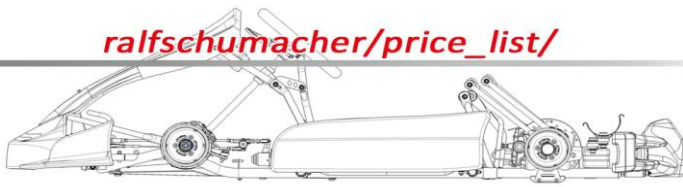

ABBIGLIAMENTO | CLOTHING

	Codice code	Descrizione description	Prezzo price
	DRS-TSXS-RS	T-SHIRT RS TAGLIA XS RS T-SHIRT SIZE XS	€ 35,00
	DRS-TSS-RS	T-SHIRT RS TAGLIA S RS T-SHIRT SIZE S	
	DRS-TSM-RS	T-SHIRT RS TAGLIA M RS T-SHIRT SIZE M	
	DRS-TSL-RS	T-SHIRT RS TAGLIA L RS T-SHIRT SIZE L	
	DRS-TSXL-RS	T-SHIRT RS TAGLIA XL RS T-SHIRT SIZE XL	
	DRS-TS2XL-RS	T-SHIRT RS TAGLIA XXL RS T-SHIRT SIZE XXL	
	DRS-SPNTXS-RS	PANTALONI CORTI RS TAGLIA XS RS SHORT PANTS SIZE XS	€ 84,00
	DRS-SPNTS-RS	PANTALONI CORTI RS TAGLIA S RS SHORT PANTS SIZE S	
	DRS-SPNTM-RS	PANTALONI CORTI RS TAGLIA M RS SHORT PANTS SIZE M	
	DRS-SPNTL-RS	PANTALONI CORTI RS TAGLIA L RS SHORT PANTS SIZE L	
	DRS-SPNTXL-RS	PANTALONI CORTI RS TAGLIA XL RS SHORT PANTS SIZE XL	
	DRS-SPNT2XL-RS	PANTALONI CORTI RS TAGLIA XXL RS SHORT PANTS SIZE XXL	
	DRS-SPNT3XL-RS	PANTALONI CORTI RS TAGLIA XXXL RS SHORT PANTS SIZE XXXL	
	DRS-SPNTXS-RS	PANTALONI LUNGHI RS TAGLIA XS RS LONG PANTS SIZE XS	€ 91,00
	DRS-SPNTS-RS	PANTALONI LUNGHI RS TAGLIA S RS LONG PANTS SIZE S	
	DRS-SPNTM-RS	PANTALONI LUNGHI RS TAGLIA M RS LONG PANTS SIZE M	
	DRS-SPNTL-RS	PANTALONI LUNGHI RS TAGLIA L RS LONG PANTS SIZE L	
	DRS-SPNTXL-RS	PANTALONI LUNGHI RS TAGLIA XL RS LONG PANTS SIZE XL	
	DRS-SPNT2XL-RS	PANTALONI LUNGHI RS TAGLIA XXL RS LONG PANTS SIZE XXL	
	DRS-HDXS-RS	FELPA RS TAGLIA XS RS HOODIE SIZE XS	€ 79,00
	DRS-HDS-RS	FELPA RS TAGLIA S RS HOODIE SIZE S	
	DRS-HDM-RS	FELPA RS TAGLIA M RS HOODIE SIZE M	
	DRS-HDL-RS	FELPA RS TAGLIA L RS HOODIE SIZE L	
	DRS-HDXL-RS	FELPA RS TAGLIA XL RS HOODIE SIZE XL	
	DRS-HD2XL-RS	FELPA RS TAGLIA XXL RS HOODIE SIZE XXL	
	DRS-HDZXS-RS	FELPA ZIP RS TAGLIA XS RS ZIP HOODIE SIZE XS	€ 79,00
	DRS-HDZS-RS	FELPA ZIP RS TAGLIA S RS ZIP HOODIE SIZE S	
	DRS-HDZM-RS	FELPA ZIP RS TAGLIA M RS ZIP HOODIE SIZE M	
	DRS-HDZL-RS	FELPA ZIP RS TAGLIA L RS ZIP HOODIE SIZE L	
	DRS-HDZXL-RS	FELPA ZIP RS TAGLIA XL RS ZIP HOODIE SIZE XL	
	DRS-HDZ2XL-RS	FELPA ZIP RS TAGLIA XXL RS ZIP HOODIE SIZE XXL	
	DRS-HDZOS-RS	FELPA ZIP RS TAGLIA S RS ZIP HOODIE SIZE S	€ 65,00
	DRS-HDZOXL-RS	FELPA ZIP RS TAGLIA XL RS ZIP HOODIE SIZE XL	
	DRS-HDZO2XL-RS	FELPA ZIP RS TAGLIA XXL RS ZIP HOODIE SIZE XXL	
	DRS-LJS-RS	GIACCA RS TAGLIA S RS LIGHT JACKET SIZE S	€ 130,00
	DRS-LJM-RS	GIACCA RS TAGLIA M RS LIGHT JACKET SIZE M	
	DRS-LJ2XL-RS	GIACCA RS TAGLIA XXL RS LIGHT JACKET SIZE XXL